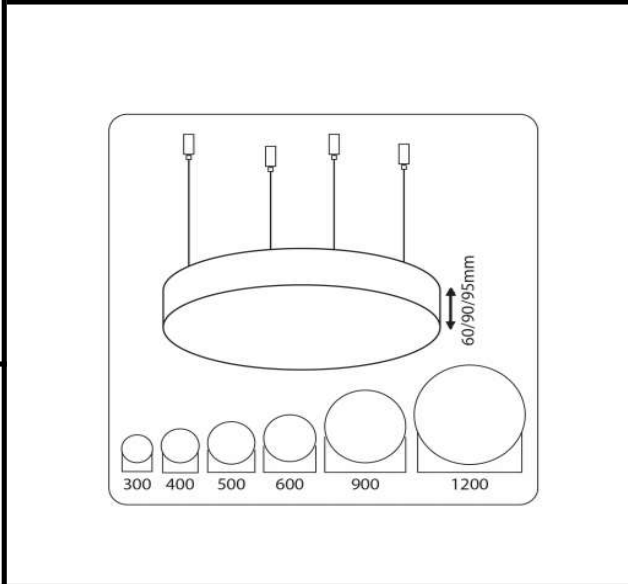

Sovitron Interior Pvt.Ltd.

<b>Model Name</b>	Disc Pendant /DLADISCDPD-70
<b>Description</b>	Architectural Light

Technical description	Image
-----------------------	-------

<b>Dimension</b>	Dia=900mm/1200mm H=60/90/95mm
<b>Frame</b>	Aluminium
<b>Color Tempertaure</b>	4000K
<b>Power</b>	70W
<b>Total Luminous Flux</b>	7000 lm
<b>Efficacy</b>	100 lm/W
<b>IP rating</b>	50
<b>Color Rendering</b>	≥80
<b>Mounting</b>	Pendant
<b>Optics</b>	White Opal Diffuser
<b>Dimming</b>	NON-Dimmable
<b>Operating Voltage</b>	220-240 VAC
<b>Standard Lifetime</b>	L70 minimum at 50,000 burning hours

Dimension diagram
-------------------

**Remarks:-**

**Address: Plot #7 Saroorpur-Nangla Industrial Area,Ballabgarh-Sohna Road,Faridabad-121005**  
**Email: info@sovitron.com**